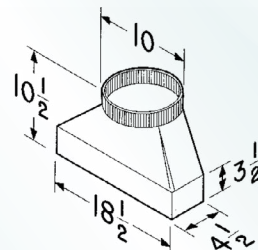

PCLPHS ~~\$44~~ **\$35**
PC Low Profile Humidity Sensor

PCLPSC ~~\$59~~ **\$44**
PC Low Profile Speed Control

WC-4 ~~\$10~~ **\$9**
4" Worm Clamp

DC-4 ~~\$12~~ **\$10**
4" Duct Connector

636AL ~~\$57~~ **\$51**
Aluminum Roof Cap for
3" or 4" Round Duct

644 ~~\$73~~ **\$69**
Aluminum Roof Cap for
3.25" x 10" or 8" Round Duct

423 ~~\$112~~ **\$90**
4.5" x 18.5" x 10" Round
Transition

981L ~~\$53~~ **\$40**
In-line Adaptor 8" Round
for L200, L250 & L300