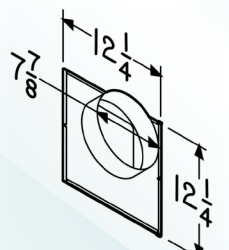

981L ~~$53~~ **$40**
In-line Adaptor 8" Round
for L200, L250 & L300