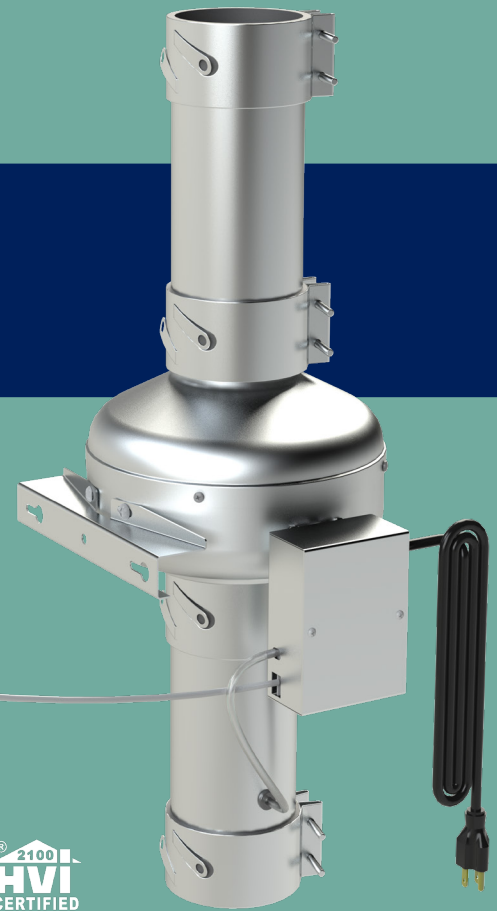

PV-DEDPV

Dryer Exhaust Duct Power Ventilator

PROTECT YOUR HOME TODAY.

As laundry rooms move to more centralized locations in the home, longer and more complicated dryer duct runs are needed. Long and complex duct runs create a rise in static pressure resulting in a build up of lint that can lead to a house fire.

KEY FEATURES:

- UL 705 SAFETY Listed for Gas + Electric Dryers
- Complies with IRC 2018 Section M1502.4.4 Dryer Exhaust Duct Power Ventilators
- Extend dryer duct runs up to 120 feet
- Pressure Sensor for automatic operation with clothes dryer
- LED Light to indicate operation